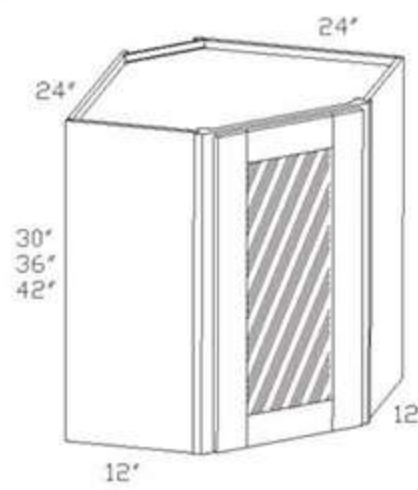

MSRP PRICE LIST

Wall Diagonal Cabinets (Custom)

SKU	Stowe (Shaker) Series				Bolton (Bevel) Series		
	Light Gray (SLG)	White (SW)	Natural (SN)	Driftwood (SD)	White (BW)	Blue (BB)	Green (BG)
PGDWDC 2430*	915	915	915	915	915	915	915
PGDWDC 2436*	999	999	999	999	999	999	999
PGDWDC 2442*	1072	1072	1072	1072	1072	1072	1072