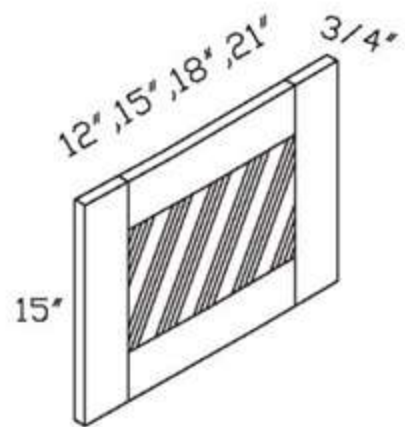

Glass Door (Clear Glass Only)

SKU	Stowe (Shaker) Series				Bolton (Bevel) Series		
	Light Gray (SLG)	White (SW)	Natural (SN)	Driftwood (SD)	White (BW)	Blue (BB)	Green (BG)
GDW1215	98	98	-	-	-	-	-
GDW1515	98	98	-	-	-	-	-
GDW1815	98	98	-	-	-	-	-
GDW2115	98	98	-	-	-	-	-
GDW2415	196	196	-	-	-	-	-
GDW2715	196	196	-	-	-	-	-
GDW3015	196	196	-	-	-	-	-
GDW3315	196	196	-	-	-	-	-
GDW3615	196	196	-	-	-	-	-
GDWDC2415	98	98	-	-	-	-	-
GDW1230	129	129	-	-	-	-	-
GDW1530	129	129	129	129	129	129	129
GDW1830	129	129	129	129	129	129	129
GDW2130	129	129	-	-	-	-	-
GDW2430	269	269	269	269	269	269	269
GDW2730	269	269	-	-	-	-	-
GDW3030	269	269	269	269	269	269	269
GDW3330	269	269	-	-	-	-	-
GDW3630	269	269	269	269	269	269	269
GDW1236	140	140	-	-	-	-	-
GDW1536	140	140	140	140	140	140	140
GDW1836	140	140	140	140	140	140	140
GDW2136	140	140	-	-	-	-	-
GDW2436	280	280	280	280	280	280	280
GDW2736	280	280	-	-	-	-	-
GDW3036	280	280	280	280	280	280	280
GDW3336	280	280	-	-	-	-	-
GDW3636	280	280	280	280	280	280	280
GDW1242	148	148	-	-	-	-	-
GDW1542	148	148	-	-	-	-	-
GDW1842	148	148	-	-	-	-	-
GDW2142	148	148	-	-	-	-	-
GDW2442	297	297	-	-	-	-	-
GDW2742	297	297	-	-	-	-	-
GDW3042	297	297	-	-	-	-	-
GDW3342	297	297	-	-	-	-	-
GDW3642	297	297	-	-	-	-	-
GDWDC2430	109	109	109	109	109	109	109
GDWDC2436	134	134	134	134	134	134	134
GDWDC2442	146	146	-	-	-	-	-