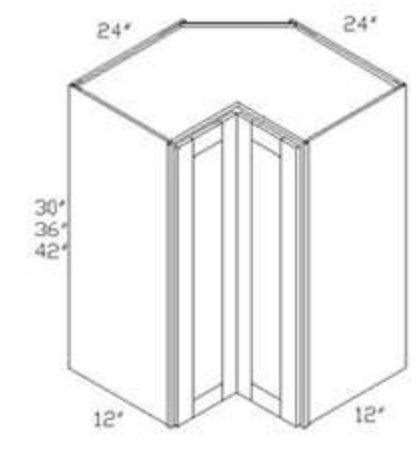

Wall Pie Cut Corner Cabinets

SKU	Stowe (Shaker) Series				Bolton (Bevel) Series		
	Light Gray (SLG)	White (SW)	Natural (SN)	Driftwood (SD)	White (BW)	Blue (BB)	Green (BG)
WPC2430	650	650	750	750	750	750	750
WPC2436	725	725	825	825	825	825	825
WPC2442	832	832	932	932	932	932	932