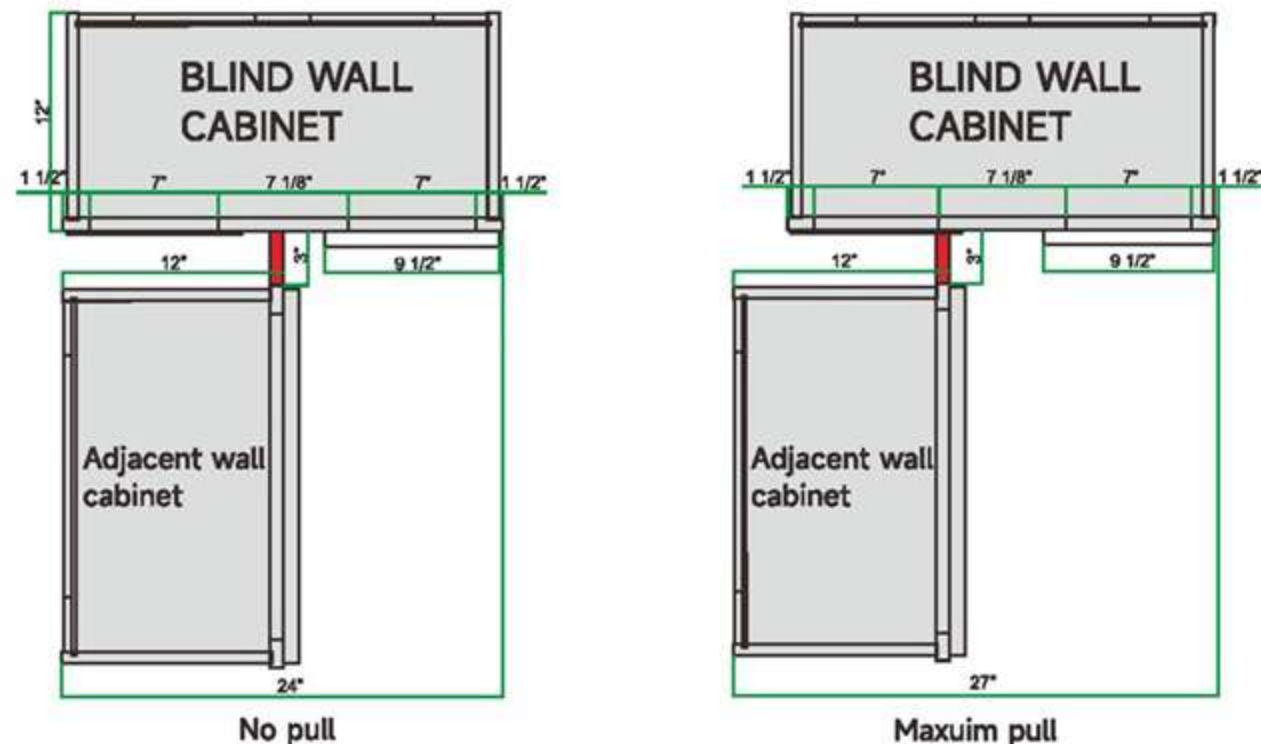

MSRP PRICE LIST

Wall Diagonal Cabinets (Custom)

SKU	Stowe (Shaker) Series				Bolton (Bevel) Series		
	Light Gray (SLG)	White (SW)	Natural (SN)	Driftwood (SD)	White (BW)	Blue (BB)	Green (BG)
PGDWDC 2430*	915	915	915	915	915	915	915
PGDWDC 2436*	999	999	999	999	999	999	999
PGDWDC 2442*	1072	1072	1072	1072	1072	1072	1072

*Custom - come with interior match and clear glass doors. Additional lead time required.

Wall Pie Cut Corner Cabinets

SKU	Stowe (Shaker) Series				Bolton (Bevel) Series		
	Light Gray (SLG)	White (SW)	Natural (SN)	Driftwood (SD)	White (BW)	Blue (BB)	Green (BG)
WPC2430	650	650	750	750	750	750	750
WPC2436	725	725	825	825	825	825	825
WPC2442	832	832	932	932	932	932	932

Wall Blind Corner Cabinets

SKU	Stowe (Shaker) Series				Bolton (Bevel) Series		
	Light Gray (SLG)	White (SW)	Natural (SN)	Driftwood (SD)	White (BW)	Blue (BB)	Green (BG)
WBC2430	353	353	413	413	413	413	413
WBC2436	462	462	463	463	463	463	463
WBC2442	549	549	605	605	605	605	605
WBC3630	470	470	502	502	502	502	502
WBC3636	496	496	559	559	559	559	559
WBC3642	638	638	663	663	663	663	663

Must use filler on adjacent side (not supplied)

Installation Guide