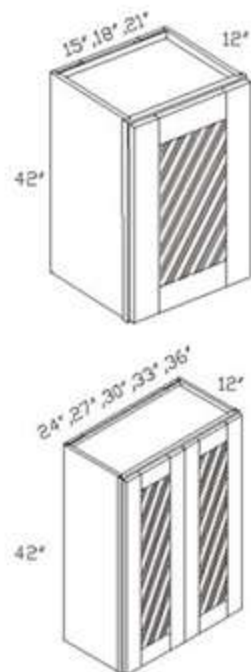

Wall Cabinets – 42” Height (Custom)

SKU	Stowe (Shaker) Series				Bolton (Bevel) Series		
	Light Gray (SLG)	White (SW)	Natural (SN)	Driftwood (SD)	White (BW)	Blue (BB)	Green (BG)
PGDW1542	815	815	815	815	815	815	815
PGDW1842	848	848	848	848	848	848	848
PGDW2142	885	885	885	885	885	885	885
PGDW2442	1097	1097	1097	1097	1097	1097	1097
PGDW2742	1120	1120	1120	1120	1120	1120	1120
PGDW3042	1167	1167	1167	1167	1167	1167	1167
PGDW3342	1201	1201	1201	1201	1201	1201	1201
PGDW3642	1235	1235	1235	1235	1235	1235	1235