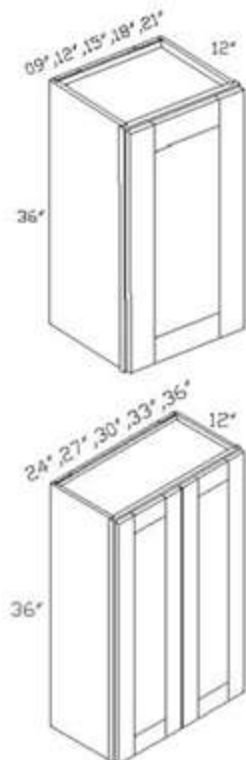

SKU	Stowe (Shaker) Series				Bolton (Bevel) Series		
	Light Gray (SLG)	White (SW)	Natural (SN)	Driftwood (SD)	White (BW)	Blue (BB)	Green (BG)
W0936	207	207	288	288	288	288	288
W1236	232	232	331	331	331	331	331
W1536	263	263	354	354	354	354	354
W1836	297	297	400	400	400	400	400
W2136	328	328	420	420	420	420	420
W2436	386	386	493	493	493	493	493
W2736	417	417	521	521	521	521	521
W3036	448	448	550	550	550	550	550
W3336	518	518	578	578	578	578	578
W3636	510	510	607	607	607	607	607

Clear Glass doors are available, see page C-10