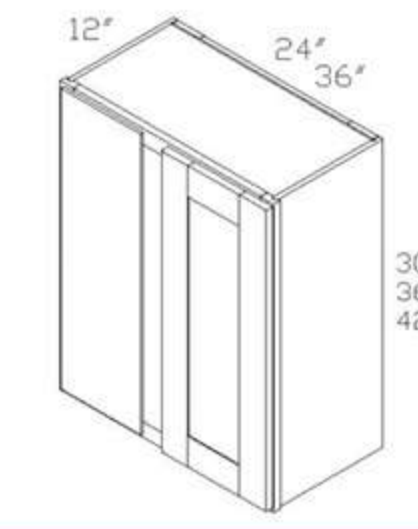

Wall Blind Corner Cabinets

SKU	Stowe (Shaker) Series				Bolton (Bevel) Series		
	Light Gray (SLG)	White (SW)	Natural (SN)	Driftwood (SD)	White (BW)	Blue (BB)	Green (BG)
WBC2430	353	353	413	413	413	413	413
WBC2436	462	462	463	463	463	463	463
WBC2442	549	549	605	605	605	605	605
WBC3630	470	470	502	502	502	502	502
WBC3636	496	496	559	559	559	559	559
WBC3642	638	638	663	663	663	663	663

Must use filler on adjacent side (not supplied)

Installation Guide