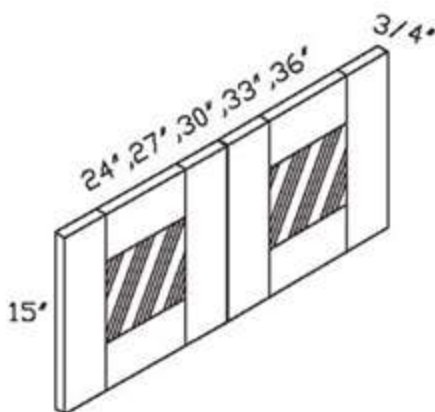

Glass Door (Clear Glass Only)

SKU	Stowe (Shaker) Series				Bolton (Bevel) Series		
	Light Gray (SLG)	White (SW)	Natural (SN)	Driftwood (SD)	White (BW)	Blue (BB)	Green (BG)
GDW1215	98	98	-	-	-	-	-
GDW1515	98	98	-	-	-	-	-
GDW1815	98	98	-	-	-	-	-
GDW2115	98	98	-	-	-	-	-
GDW2415	196	196	-	-	-	-	-
GDW2715	196	196	-	-	-	-	-
GDW3015	196	196	-	-	-	-	-
GDW3315	196	196	-	-	-	-	-
GDW3615	196	196	-	-	-	-	-
GDWDC2415	98	98	-	-	-	-	-
GDW1230	129	129	-	-	-	-	-
GDW1530	129	129	129	129	129	129	129
GDW1830	129	129	129	129	129	129	129
GDW2130	129	129	-	-	-	-	-
GDW2430	269	269	269	269	269	269	269
GDW2730	269	269	-	-	-	-	-
GDW3030	269	269	269	269	269	269	269
GDW3330	269	269	-	-	-	-	-
GDW3630	269	269	269	269	269	269	269
GDW1236	140	140	-	-	-	-	-
GDW1536	140	140	140	140	140	140	140
GDW1836	140	140	140	140	140	140	140
GDW2136	140	140	-	-	-	-	-
GDW2436	280	280	280	280	280	280	280
GDW2736	280	280	-	-	-	-	-
GDW3036	280	280	280	280	280	280	280
GDW3336	280	280	-	-	-	-	-
GDW3636	280	280	280	280	280	280	280
GDW1242	148	148	-	-	-	-	-
GDW1542	148	148	-	-	-	-	-
GDW1842	148	148	-	-	-	-	-
GDW2142	148	148	-	-	-	-	-
GDW2442	297	297	-	-	-	-	-
GDW2742	297	297	-	-	-	-	-
GDW3042	297	297	-	-	-	-	-
GDW3342	297	297	-	-	-	-	-
GDW3642	297	297	-	-	-	-	-
GDWDC2430	109	109	109	109	109	109	109
GDWDC2436	134	134	134	134	134	134	134
GDWDC2442	146	146	-	-	-	-	-