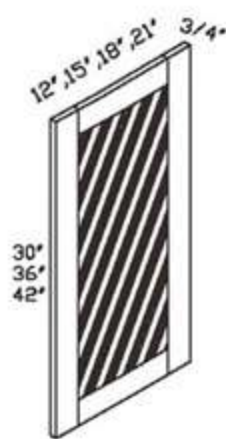

Glass Door (Clear Glass Only)

SKU	Stowe (Shaker) Series				Bolton (Bevel) Series		
	Light Gray (SLG)	White (SW)	Natural (SN)	Driftwood (SD)	White (BW)	Blue (BB)	Green (BG)
GDW1215	98	98	-	-	-	-	-
GDW1515	98	98	-	-	-	-	-
GDW1815	98	98	-	-	-	-	-
GDW2115	98	98	-	-	-	-	-
GDW2415	196	196	-	-	-	-	-
GDW2715	196	196	-	-	-	-	-
GDW3015	196	196	-	-	-	-	-
GDW3315	196	196	-	-	-	-	-
GDW3615	196	196	-	-	-	-	-
GDWDC2415	98	98	-	-	-	-	-
GDW1230	129	129	-	-	-	-	-
GDW1530	129	129	129	129	129	129	129
GDW1830	129	129	129	129	129	129	129
GDW2130	129	129	-	-	-	-	-
GDW2430	269	269	269	269	269	269	269
GDW2730	269	269	-	-	-	-	-
GDW3030	269	269	269	269	269	269	269
GDW3330	269	269	-	-	-	-	-
GDW3630	269	269	269	269	269	269	269
GDW1236	140	140	-	-	-	-	-
GDW1536	140	140	140	140	140	140	140
GDW1836	140	140	140	140	140	140	140
GDW2136	140	140	-	-	-	-	-
GDW2436	280	280	280	280	280	280	280
GDW2736	280	280	-	-	-	-	-
GDW3036	280	280	280	280	280	280	280
GDW3336	280	280	-	-	-	-	-
GDW3636	280	280	280	280	280	280	280
GDW1242	148	148	-	-	-	-	-
GDW1542	148	148	-	-	-	-	-
GDW1842	148	148	-	-	-	-	-
GDW2142	148	148	-	-	-	-	-
GDW2442	297	297	-	-	-	-	-
GDW2742	297	297	-	-	-	-	-
GDW3042	297	297	-	-	-	-	-
GDW3342	297	297	-	-	-	-	-
GDW3642	297	297	-	-	-	-	-
GDWDC2430	109	109	109	109	109	109	109
GDWDC2436	134	134	134	134	134	134	134
GDWDC2442	146	146	-	-	-	-	-