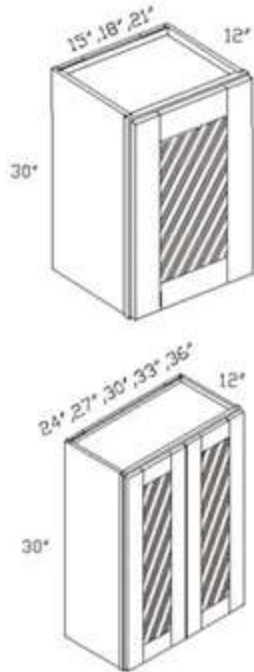

MSRP PRICE LIST

Wall Cabinets – 30” Height (Custom)

SKU	Stowe (Shaker) Series				Bolton (Bevel) Series		
	Light Gray (SLG)	White (SW)	Natural (SN)	Driftwood (SD)	White (BW)	Blue (BB)	Green (BG)
PGDW1530	722	722	722	722	722	722	722
PGDW1830	747	747	747	747	747	747	747
PGDW2130	773	773	773	773	773	773	773
PGDW2430	960	960	960	960	960	960	960
PGDW2730	985	985	985	985	985	985	985
PGDW3030	1013	1013	1013	1013	1013	1013	1013
PGDW3330	1039	1039	1039	1039	1039	1039	1039
PGDW3630	1064	1064	1064	1064	1064	1064	1064

*Custom- come with interior match and clear glass doors. Additional lead time required.

Wall Cabinets – 36” Height