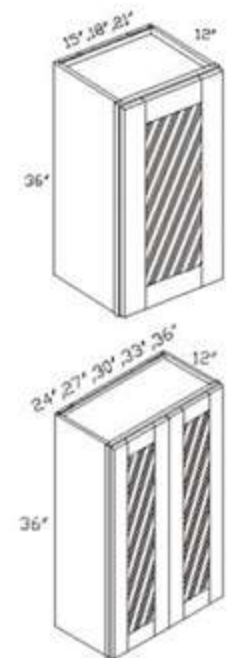

Wall Cabinets – 36” Height (Custom)

SKU	Stowe (Shaker) Series				Bolton (Bevel) Series		
	Light Gray (SLG)	White (SW)	Natural (SN)	Driftwood (SD)	White (BW)	Blue (BB)	Green (BG)
PGDW1536	778	778	778	778	778	778	778
PGDW1836	812	812	812	812	812	812	812
PGDW2136	843	843	843	843	843	843	843
PGDW2436	1041	1041	1041	1041	1041	1041	1041
PGDW2736	1072	1072	1072	1072	1072	1072	1072
PGDW3036	1103	1103	1103	1103	1103	1103	1103
PGDW3336	1173	1173	1173	1173	1173	1173	1173
PGDW3636	1165	1165	1165	1165	1165	1165	1165

*Custom- come with interior match and clear glass doors. Additional lead time required.