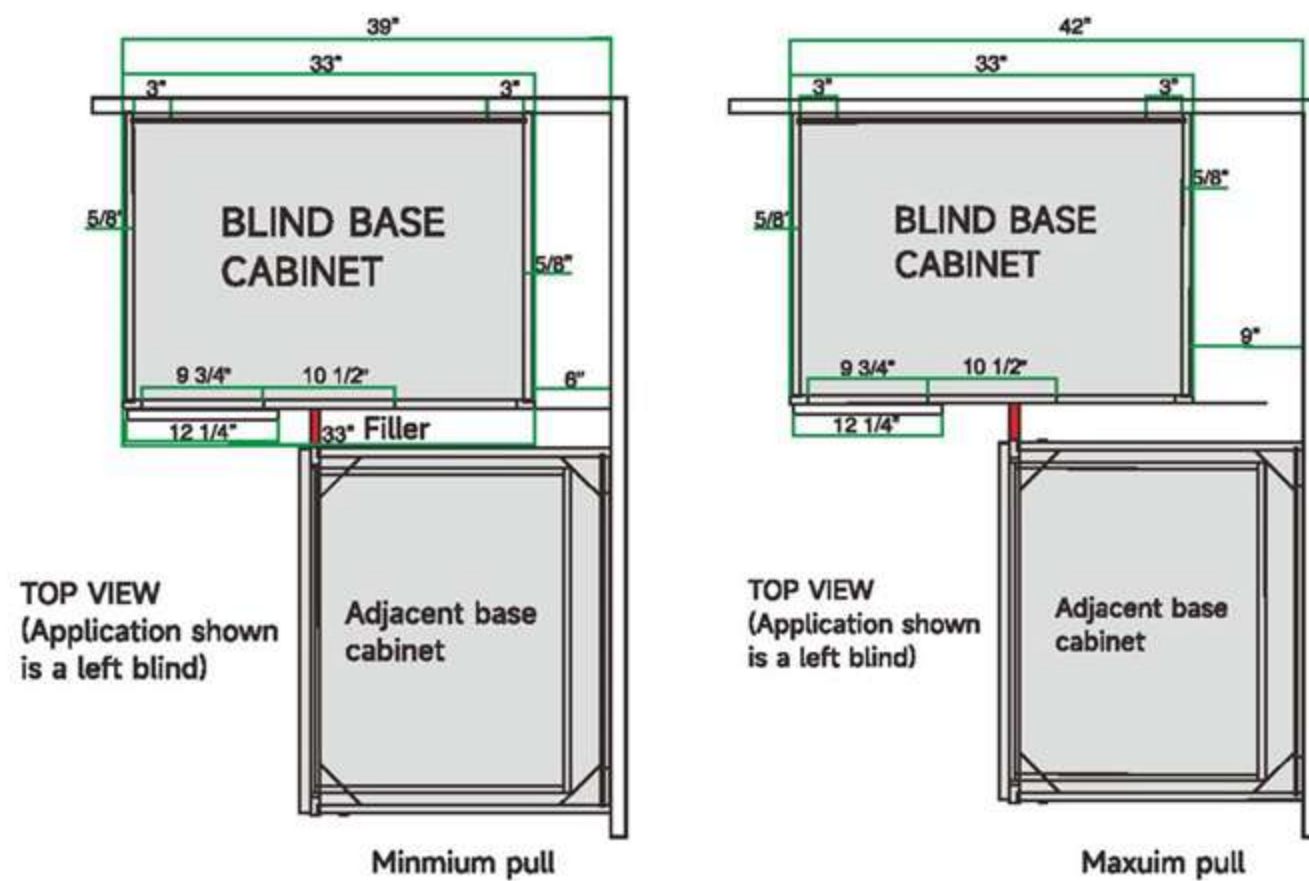

Base Corner Cabinets - Lazy Susan & Easy Reach

SKU	Stowe (Shaker) Series				Bolton (Bevel) Series		
	Light Gray (SLG)	White (SW)	Natural (SN)	Driftwood (SD)	White (BW)	Blue (BB)	Green (BG)
ERCB33	796	796	984	984	984	984	984
ERCB36	868	868	1021	1021	1021	1021	1021
LSB33	846	846	1034	1034	1034	1034	1034
LSB36	918	918	1071	1071	1071	1071	1071

Easy Reach shelf is adjustable
Lazy Susan comes with two wooden trays that rotate independently
Soft close hinge not available

Base Corner Cabinets - Blind

SKU	Stowe (Shaker) Series				Bolton (Bevel) Series		
	Light Gray (SLG)	White (SW)	Natural (SN)	Driftwood (SD)	White (BW)	Blue (BB)	Green (BG)
BBC39/42	568	568	633	633	633	633	633
BBC42/45	588	588	695	695	695	695	695

Must use filler on adjacent wall (not supplied)

Installation guide

Specialty Base Cabinets - Transitional

SKU	Stowe (Shaker) Series				Bolton (Bevel) Series		
	Light Gray (SLG)	White (SW)	Natural (SN)	Driftwood (SD)	White (BW)	Blue (BB)	Green (BG)
BT12	521	521	536	536	536	536	536