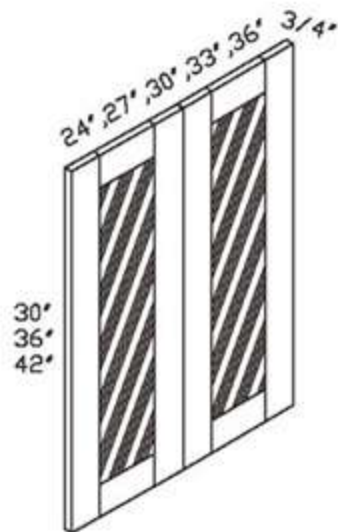

Glass Door (Clear Glass Only)

SKU	Stowe (Shaker) Series				Bolton (Bevel) Series		
	Light Gray (SLG)	White (SW)	Natural (SN)	Driftwood (SD)	White (BW)	Blue (BB)	Green (BG)
GDW1215	98	98	-	-	-	-	-
GDW1515	98	98	-	-	-	-	-
GDW1815	98	98	-	-	-	-	-
GDW2115	98	98	-	-	-	-	-
GDW2415	196	196	-	-	-	-	-
GDW2715	196	196	-	-	-	-	-
GDW3015	196	196	-	-	-	-	-
GDW3315	196	196	-	-	-	-	-
GDW3615	196	196	-	-	-	-	-
GDWDC2415	98	98	-	-	-	-	-
GDW1230	129	129	-	-	-	-	-
GDW1530	129	129	129	129	129	129	129
GDW1830	129	129	129	129	129	129	129
GDW2130	129	129	-	-	-	-	-
GDW2430	269	269	269	269	269	269	269
GDW2730	269	269	-	-	-	-	-
GDW3030	269	269	269	269	269	269	269
GDW3330	269	269	-	-	-	-	-
GDW3630	269	269	269	269	269	269	269
GDW1236	140	140	-	-	-	-	-
GDW1536	140	140	140	140	140	140	140
GDW1836	140	140	140	140	140	140	140
GDW2136	140	140	-	-	-	-	-
GDW2436	280	280	280	280	280	280	280
GDW2736	280	280	-	-	-	-	-
GDW3036	280	280	280	280	280	280	280
GDW3336	280	280	-	-	-	-	-
GDW3636	280	280	280	280	280	280	280
GDW1242	148	148	-	-	-	-	-
GDW1542	148	148	-	-	-	-	-
GDW1842	148	148	-	-	-	-	-
GDW2142	148	148	-	-	-	-	-
GDW2442	297	297	-	-	-	-	-
GDW2742	297	297	-	-	-	-	-
GDW3042	297	297	-	-	-	-	-
GDW3342	297	297	-	-	-	-	-
GDW3642	297	297	-	-	-	-	-
GDWDC2430	109	109	109	109	109	109	109
GDWDC2436	134	134	134	134	134	134	134
GDWDC2442	146	146	-	-	-	-	-