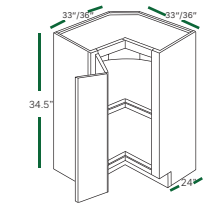

SPECIFICATIONS

INSPIRATION

BASE CABINETS (34 1/2" HEIGHT, 24" DEEP)

FULL DOOR BASE
BF0924 BF1524 BF2124
BF1224 BF1824

FULL DOOR BASE
BF2424 BF3024 BF3624
BF2724 BF3324

FULL DOOR BASE 9"
BF09-PO

BASE SINGLE DOOR
B12 B15 B18 B21

BASE DOUBLE DOOR
B24 B30 B36
B27 B33

BASE WASTE BASKET
B18TR

BLIND BASE
BBC39/42 BBC42/45

3 DRAWER BASE
DB12 DB21 DB30
DB15 DB24 DB33
DB18 DB27 DB36

SINK BASE
SB24 SB30 SB36
SB27 SB33

FARMER SINK
FS33 FS36

DIAGONAL SINK BASE
DSB36

LAZY SUSAN
LSB33 LSB36

TRANSITIONAL BASE
BTR12 BTL12

TRANSITIONAL BASE
BES12L BES12R

WALL CABINETS (12" DEEP)

1 DOOR
W0930 W0936 W0942
W1230 W1236 W1242
W1530 W1536 W1542
W1830 W1836 W1842
W2130 W2136 W2142