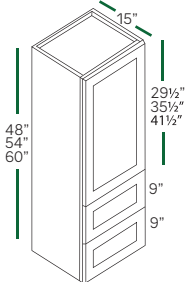

TALL CABINET