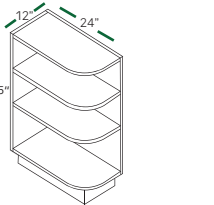

TRANSITIONAL BASE
BES12L BES12R