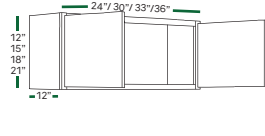

2 DOORS
W3012 W2415 W2418 W3021
W3312 W3015 W3018
W3612 W3315 W3318
W3615 W3618