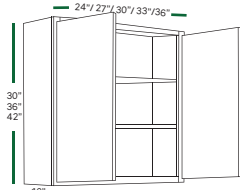

DIAGONAL SINK BASE
DSB36

LAZY SUSAN
LSB33 LSB36

TRANSITIONAL BASE
BTR12 BTL12

TRANSITIONAL BASE
BES12L BES12R

WALL CABINETS (12" DEEP)

1 DOOR
W0930 W0936 W0942
W1230 W1236 W1242
W1530 W1536 W1542
W1830 W1836 W1842
W2130 W2136 W2142