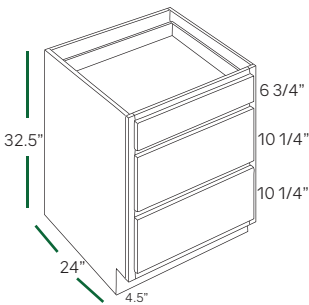

WD1848 WD1854 WD1860

ADA CABINETS (32 1/2" HEIGHT, 4 1/2" TOE KICK)

BASE SINGLE DOOR

ADA-B12 ADA-B15 ADA-B18

BASE DOUBLE DOOR

ADA-B24 ADA-B30 ADA-B36

SINK BASE

ADA-SB30 ADA-SB36