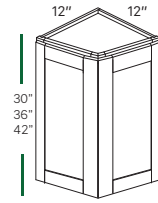

2 DOORS
W301224 W301524 W301824 W302424
W331224 W331824 W332424
W361224 W361824 W362424

WALL DIAGONAL CORNER
WDC2430 WDC2436 WDC2442

PIE CUT CORNER
WPC2430 WPC2436 WPC2442

BLIND CORNER
WBC2430 WBC2436 WBC2442
WBC3630 WBC3636 WBC3642

WALL ANGLE END
WAE1230 WAE1236 WAE1242

OPEN END
OE1230 OE1236 OE1242

PANTRY TALL CABINETS

MICROWAVE CABINETS

PANTRY 2 DOORS
TP128424 TP129024 TP129624
TP158424 TP159024 TP159624
TP188424 TP189024 TP189624