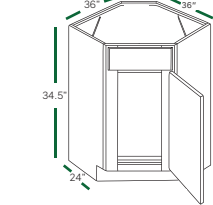

SPECIFICATIONS

INSPIRATION

BASE CABINETS (34 1/2" HEIGHT, 24" DEEP)

FULL DOOR BASE
BF0924 BF1524 BF2124
BF1224 BF1824

FULL DOOR BASE
BF2424 BF3024 BF3624
BF2724 BF3324

FULL DOOR BASE 9"
BF09-PO

BASE SINGLE DOOR
B12 B15 B18 B21

BASE DOUBLE DOOR
B24 B30 B36
B27 B33

BASE WASTE BASKET
B18TR

BLIND BASE
BBC39/42 BBC42/45

3 DRAWER BASE
DB12 DB21 DB30
DB15 DB24 DB33
DB18 DB27 DB36

SINK BASE
SB24 SB30 SB36
SB27 SB33

FARMER SINK
FS33 FS36