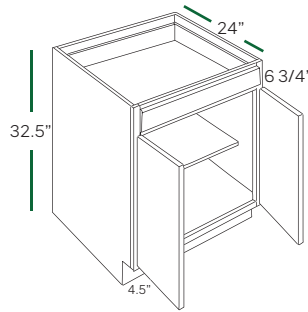

WD1848 WD1854 WD1860

ADA CABINETS (32 1/2" HEIGHT, 4 1/2" TOE KICK)

BASE SINGLE DOOR

ADA-B12 ADA-B15 ADA-B18

BASE DOUBLE DOOR

ADA-B24 ADA-B30 ADA-B36

SINK BASE

ADA-SB30 ADA-SB36