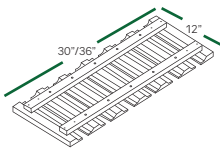

WINE RACK
WR1515 WR1818

WINE CUBE
WC0630 WC0636 WC0642

WALL ORGANIZER
WO306 WO366

FILE DRAWER BASE
FD1821

KNEE DRAWER
BKD30 KD30

PLATE RACK
PR3015

GLASS HOLD
GL-30 GL-36

ROLL-OUT TRAY
RD15 RD24 RD33 RD21 RD30 RD36