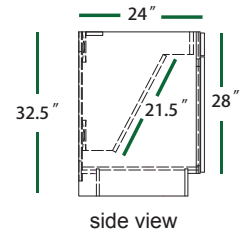

WD1848 WD1854 WD1860

ADA CABINETS (32 1/2" HEIGHT, 4 1/2" TOE KICK)

BASE SINGLE DOOR

ADA-B12 ADA-B15 ADA-B18

BASE DOUBLE DOOR

ADA-B24 ADA-B30 ADA-B36

SINK BASE

ADA-SB30 ADA-SB36