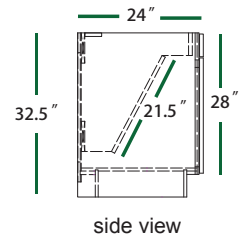

VANITY SINK BASE