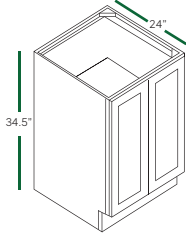

SPECIFICATIONS

INSPIRATION

BASE CABINETS (34 1/2" HEIGHT, 24" DEEP)

FULL DOOR BASE
BF0924 BF1524 BF2124
BF1224 BF1824

FULL DOOR BASE
BF2424 BF3024 BF3624
BF2724 BF3324

FULL DOOR BASE 9"
BF09-PO

BASE SINGLE DOOR
B12 B15 B18 B21