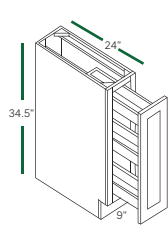

SPECIFICATIONS

INSPIRATION

BASE CABINETS (34 1/2" HEIGHT, 24" DEEP)

FULL DOOR BASE
BF0924 BF1524 BF2124
BF1224 BF1824

FULL DOOR BASE
BF2424 BF3024 BF3624
BF2724 BF3324

FULL DOOR BASE 9"
BF09-PO

BASE SINGLE DOOR
B12 B15 B18 B21

BASE DOUBLE DOOR
B24 B30 B36
B27 B33

BASE WASTE BASKET
B18TR

BLIND BASE
BBC39/42 BBC42/45

3 DRAWER BASE
DB12 DB21 DB30
DB15 DB24 DB33
DB18 DB27 DB36

SINK BASE
SB24 SB30 SB36
SB27 SB33

FARMER SINK
FS33 FS36