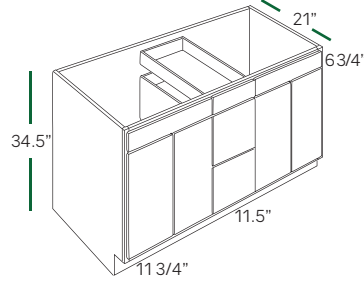

BATHROOM VANITY DOUBLE

VSD6021 DOUBLE