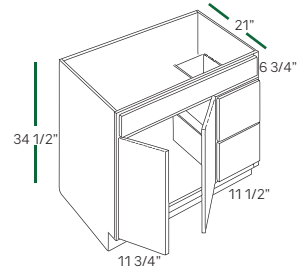

BATHROOM VANITIES (34 1/2" HEIGHT, 21" DEEP)

VANITY DRAWER BASE

VDB1221 VDB1521 VDB1821

VANITY SINK BASE

VS2421 VS3021 VS3621

BATHROOM VANITY

VSD3021 L/R

BATHROOM VANITY