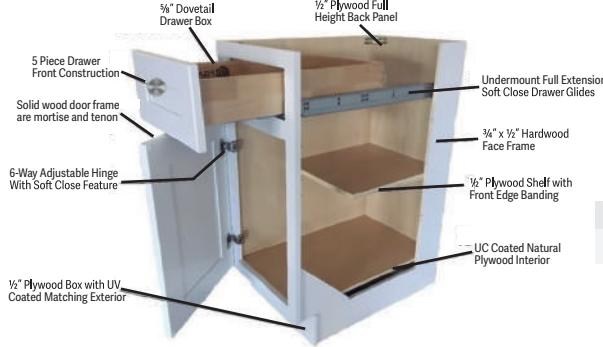

SPECIALTY ACCESSORIES