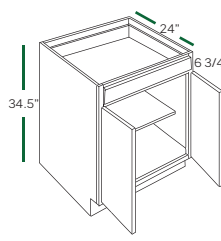

SPECIFICATIONS

INSPIRATION

BASE CABINETS (34 1/2" HEIGHT, 24" DEEP)

FULL DOOR BASE
BF0924 BF1524 BF2124
BF1224 BF1824

FULL DOOR BASE
BF2424 BF3024 BF3624
BF2724 BF3324

FULL DOOR BASE 9"
BF09-PO

BASE SINGLE DOOR
B12 B15 B18 B21

BASE DOUBLE DOOR
B24 B30 B36
B27 B33

BASE WASTE BASKET
B18TR

BLIND BASE
BBC39/42 BBC42/45

3 DRAWER BASE
DB12 DB21 DB30
DB15 DB24 DB33
DB18 DB27 DB36

SINK BASE
SB24 SB30 SB36
SB27 SB33

FARMER SINK
FS33 FS36