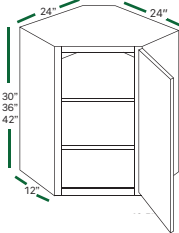

WALL DIAGONAL CORNER
WDC2430 WDC2436 WDC2442