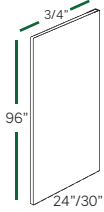

CUSTOM HOOD
RHA3030 RHA4230 RHA3630 RHA4236 RHA4242

PANEL DOOR
WP-T84 WP-T90 WP-T96

PANEL DOOR
WP-BASE 18 WP-W30 WP-BASE24 WP-W36 WP-W42

POST
SP336

TOE KICK
TK8

DISHWASHER PANEL
DWR1 DWR3

REFRIGERATOR PANEL
REP2496-1 1/2 REP3096-1 1/2