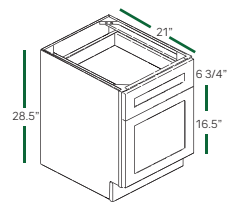

FILE DRAWER BASE
FD1821