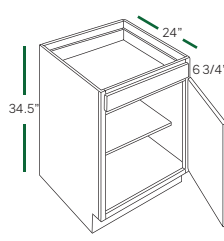

SPECIFICATIONS

INSPIRATION

BASE CABINETS (34 1/2" HEIGHT, 24" DEEP)

FULL DOOR BASE
BF0924 BF1524 BF2124
BF1224 BF1824

FULL DOOR BASE
BF2424 BF3024 BF3624
BF2724 BF3324

FULL DOOR BASE 9"
BF09-PO

BASE SINGLE DOOR
B12 B15 B18 B21

BASE DOUBLE DOOR
B24 B30 B36
B27 B33

BASE WASTE BASKET
B18TR

BLIND BASE
BBC39/42 BBC42/45

3 DRAWER BASE
DB12 DB21 DB30
DB15 DB24 DB33
DB18 DB27 DB36

SINK BASE
SB24 SB30 SB36
SB27 SB33

FARMER SINK
FS33 FS36