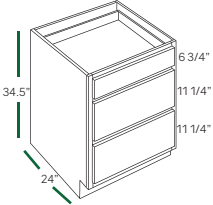

3 DRAWER BASE
DB12 DB21 DB30
DB15 DB24 DB33
DB18 DB27 DB36