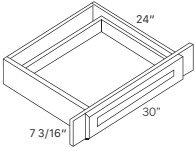

WINE RACK
WR1515 WR1818

WINE CUBE
WC0630 WC0636 WC0642

WALL ORGANIZER
WO306 WO366

FILE DRAWER BASE
FD1821

KNEE DRAWER
BKD30 KD30

PLATE RACK
PR3015

GLASS HOLD
GL-30 GL-36

ROLL-OUT TRAY
RD15 RD24 RD33 RD21 RD30 RD36