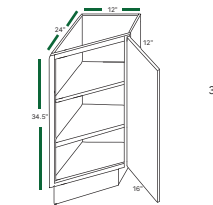

TRANSITIONAL BASE
BTR12 BTL12