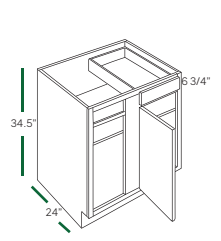

BLIND BASE
BBC39/42 BBC42/45