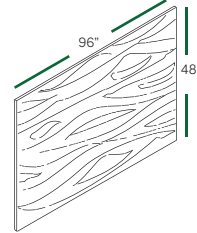

PANEL
PLY-48x96x1/4 PLY-48x96x3/4