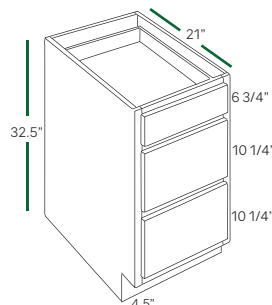

VANITY DRAWER BASE

ADA-VDB15