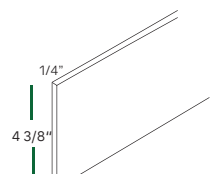

TOE KICK
TK8