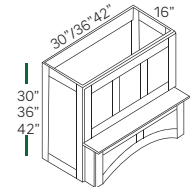

WINE RACK
WR1515 WR1818

WINE CUBE
WC0630 WC0636 WC0642

WALL ORGANIZER
WO306 WO366

FILE DRAWER BASE
FD1821

KNEE DRAWER
BKD30 KD30

PLATE RACK
PR3015

GLASS HOLD
GL-30 GL-36

ROLL-OUT TRAY
RD15 RD24 RD33 RD21 RD30 RD36