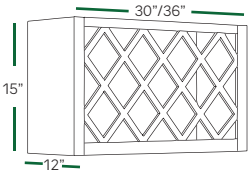

SPECIALTY ACCESSORIES

WINE RACK
WR3015 WR3615