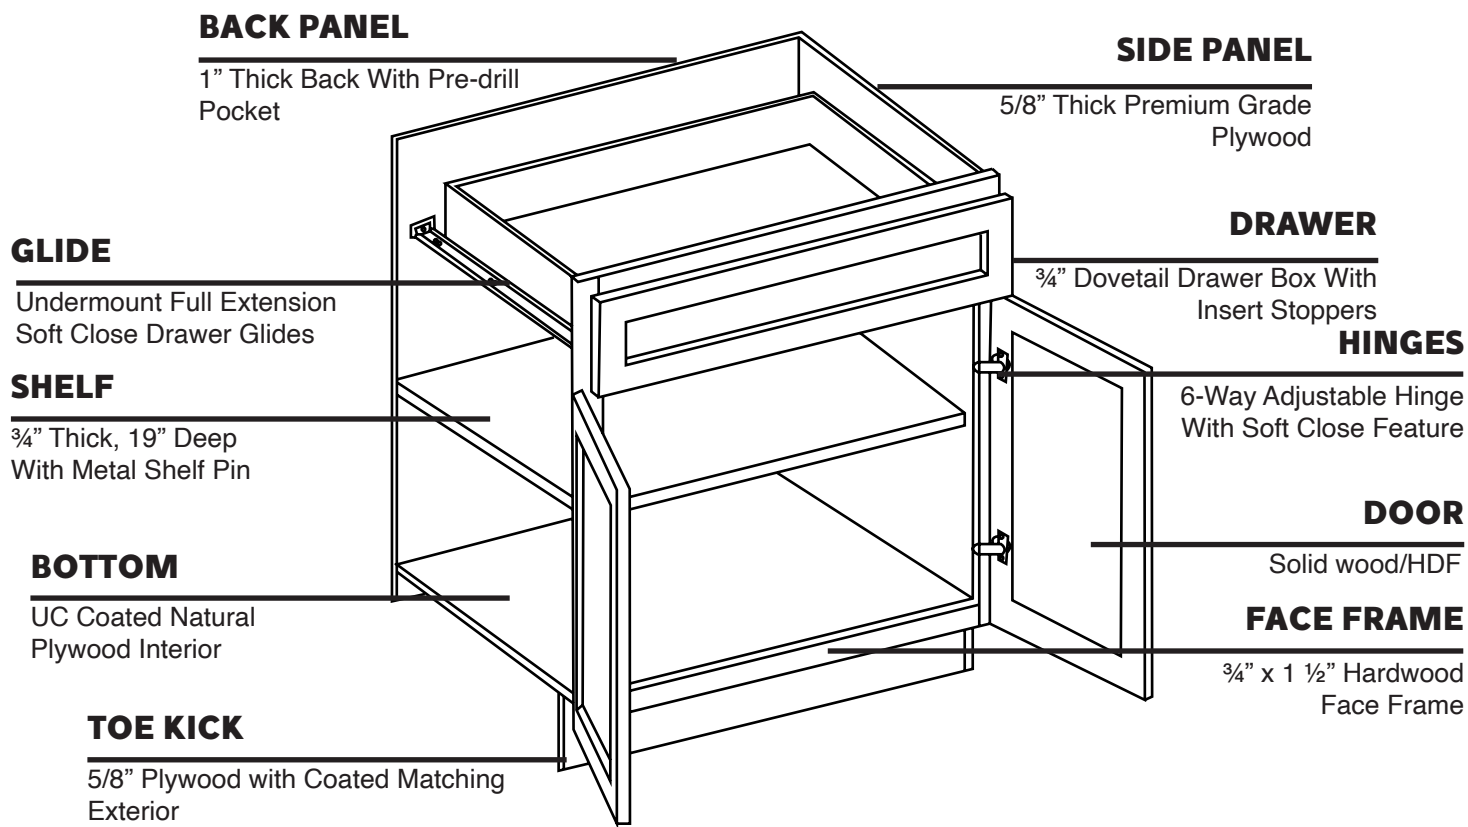

CABINET FINISH

STOWE SERIES

STOWE WHITE

STOWE SERIES

DESCRIPTION

The Stowe White style, a classic and timeless design, embodies simplicity, functionality, and elegance. This style of cabinetry is a popular choice for kitchens and other spaces, known for its clean lines, versatility, and ability to complement a variety of design aesthetics.