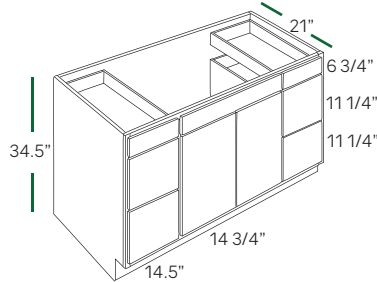

BATHROOM VANITY SINGLE

VSD6021 SINGLE