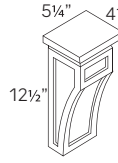

PANEL
PLY-48x96x1/4 PLY-48x96x3/4

CORBEL
CMCB CML