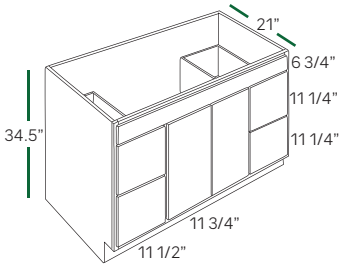

BATHROOM VANITY

VSD4821