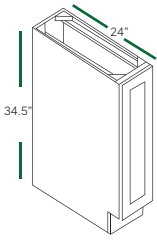

SPECIFICATIONS

INSPIRATION

BASE CABINETS (34 1/2" HEIGHT, 24" DEEP)

FULL DOOR BASE
BF0924 BF1524 BF2124
BF1224 BF1824

FULL DOOR BASE
BF2424 BF3024 BF3624
BF2724 BF3324

FULL DOOR BASE 9"
BF09-PO

BASE SINGLE DOOR
B12 B15 B18 B21