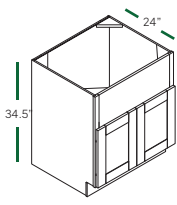

SPECIFICATIONS

INSPIRATION

BASE CABINETS (34 1/2" HEIGHT, 24" DEEP)

FULL DOOR BASE
BF0924 BF1524 BF2124
BF1224 BF1824

FULL DOOR BASE
BF2424 BF3024 BF3624
BF2724 BF3324

FULL DOOR BASE 9"
BF09-PO

BASE SINGLE DOOR
B12 B15 B18 B21

BASE DOUBLE DOOR
B24 B30 B36
B27 B33

BASE WASTE BASKET
B18TR

BLIND BASE
BBC39/42 BBC42/45

3 DRAWER BASE
DB12 DB21 DB30
DB15 DB24 DB33
DB18 DB27 DB36

SINK BASE
SB24 SB30 SB36
SB27 SB33

FARMER SINK
FS33 FS36

DIAGONAL SINK BASE
DSB36

LAZY SUSAN
LSB33 LSB36

TRANSITIONAL BASE
BTR12 BTL12

TRANSITIONAL BASE
BES12L BES12R

WALL CABINETS (12" DEEP)

1 DOOR
W0930 W0936 W0942
W1230 W1236 W1242
W1530 W1536 W1542
W1830 W1836 W1842
W2130 W2136 W2142