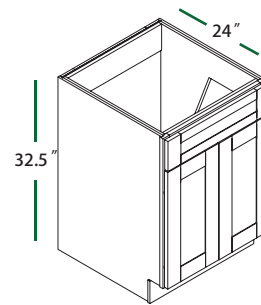

VANITY SINK BASE

ADA-VSB30