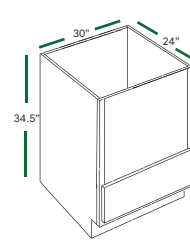

MICROWAVE BASE
BMC30