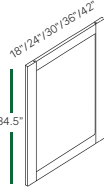

PANEL DOOR
WP-BASE 18 WP-W30 WP-BASE24 WP-W36 WP-W42