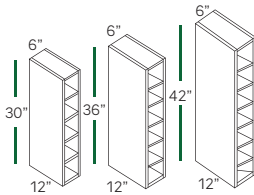

WINE CUBE
WC0630 WC0636 WC0642