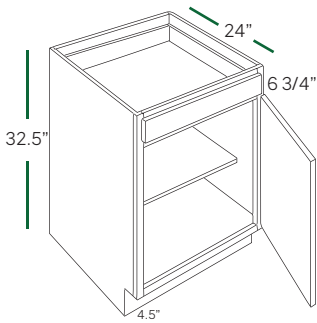

WD1848 WD1854 WD1860

ADA CABINETS (32 1/2" HEIGHT, 4 1/2" TOE KICK)

BASE SINGLE DOOR

ADA-B12 ADA-B15 ADA-B18

BASE DOUBLE DOOR

ADA-B24 ADA-B30 ADA-B36

SINK BASE

ADA-SB30 ADA-SB36