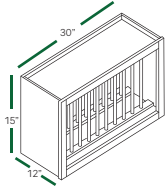

WINE RACK
WR1515 WR1818

WINE CUBE
WC0630 WC0636 WC0642

WALL ORGANIZER
WO306 WO366

FILE DRAWER BASE
FD1821

KNEE DRAWER
BKD30 KD30

PLATE RACK
PR3015

GLASS HOLD
GL-30 GL-36

ROLL-OUT TRAY
RD15 RD24 RD33 RD21 RD30 RD36