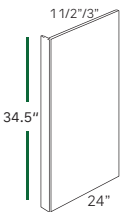

CUSTOM HOOD
RHA3030 RHA4230 RHA3630 RHA4236 RHA4242

PANEL DOOR
WP-T84 WP-T90 WP-T96

PANEL DOOR
WP-BASE 18 WP-W30 WP-BASE24 WP-W36 WP-W42

POST
SP336

TOE KICK
TK8

DISHWASHER PANEL
DWR1 DWR3

REFRIGERATOR PANEL
REP2496-1 1/2 REP3096-1 1/2