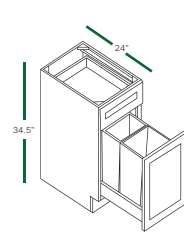

SPECIFICATIONS

INSPIRATION

BASE CABINETS (34 1/2" HEIGHT, 24" DEEP)

FULL DOOR BASE
BF0924 BF1524 BF2124
BF1224 BF1824

FULL DOOR BASE
BF2424 BF3024 BF3624
BF2724 BF3324

FULL DOOR BASE 9"
BF09-PO

BASE SINGLE DOOR
B12 B15 B18 B21

BASE DOUBLE DOOR
B24 B30 B36
B27 B33

BASE WASTE BASKET
B18TR

BLIND BASE
BBC39/42 BBC42/45

3 DRAWER BASE
DB12 DB21 DB30
DB15 DB24 DB33
DB18 DB27 DB36

SINK BASE
SB24 SB30 SB36
SB27 SB33

FARMER SINK
FS33 FS36