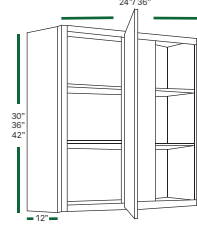

BLIND CORNER
WBC2430 WBC2436 WBC2442
WBC3630 WBC3636 WBC3642