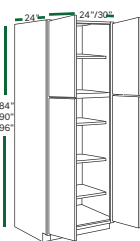

WALL ANGLE END
WAE1230 WAE1236 WAE1242

OPEN END
OE1230 OE1236 OE1242

PANTRY TALL CABINETS

MICROWAVE CABINETS

PANTRY 2 DOORS
TP128424 TP129024 TP129624
TP158424 TP159024 TP159624
TP188424 TP189024 TP189624

PANTRY 4 DOORS
TP248424 TP249024 TP249624
TP308424 TP309024 TP309624

OVEN CABINET
OC3384 OC3390 OC3396

MICROWAVE BASE
BMC30

WALL MICROWAVE
WM3030 WM3036 WM3042

SPECIALTY ACCESSORIES

WINE RACK
WR3015 WR3615