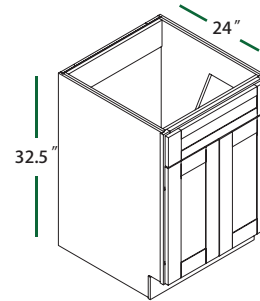

WD1848 WD1854 WD1860

ADA CABINETS (32 1/2" HEIGHT, 4 1/2" TOE KICK)

BASE SINGLE DOOR

ADA-B12 ADA-B15 ADA-B18

BASE DOUBLE DOOR

ADA-B24 ADA-B30 ADA-B36

SINK BASE

ADA-SB30 ADA-SB36