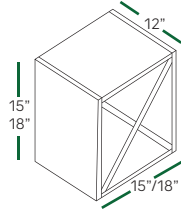

WINE RACK
WR1515 WR1818