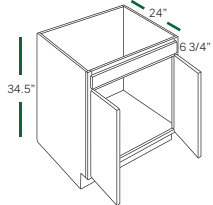

SPECIFICATIONS

INSPIRATION

BASE CABINETS (34 1/2" HEIGHT, 24" DEEP)

FULL DOOR BASE
BF0924 BF1524 BF2124
BF1224 BF1824

FULL DOOR BASE
BF2424 BF3024 BF3624
BF2724 BF3324

FULL DOOR BASE 9"
BF09-PO

BASE SINGLE DOOR
B12 B15 B18 B21

BASE DOUBLE DOOR
B24 B30 B36
B27 B33

BASE WASTE BASKET
B18TR

BLIND BASE
BBC39/42 BBC42/45

3 DRAWER BASE
DB12 DB21 DB30
DB15 DB24 DB33
DB18 DB27 DB36

SINK BASE
SB24 SB30 SB36
SB27 SB33

FARMER SINK
FS33 FS36

DIAGONAL SINK BASE
DSB36

LAZY SUSAN
LSB33 LSB36

TRANSITIONAL BASE
BTR12 BTL12

TRANSITIONAL BASE
BES12L BES12R

WALL CABINETS (12" DEEP)

1 DOOR
W0930 W0936 W0942
W1230 W1236 W1242
W1530 W1536 W1542
W1830 W1836 W1842
W2130 W2136 W2142