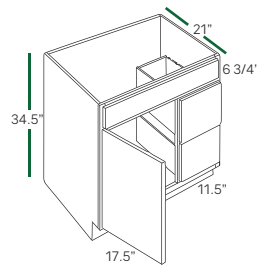

BATHROOM VANITIES (34 1/2" HEIGHT, 21" DEEP)

VANITY DRAWER BASE

VDB1221 VDB1521 VDB1821

VANITY SINK BASE

VS2421 VS3021 VS3621

BATHROOM VANITY

VSD3021 L/R

BATHROOM VANITY