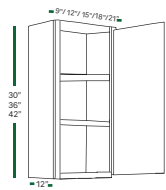

DIAGONAL SINK BASE
DSB36

LAZY SUSAN
LSB33 LSB36

TRANSITIONAL BASE
BTR12 BTL12

TRANSITIONAL BASE
BES12L BES12R

WALL CABINETS (12" DEEP)

1 DOOR
W0930 W0936 W0942
W1230 W1236 W1242
W1530 W1536 W1542
W1830 W1836 W1842
W2130 W2136 W2142

2 DOORS
W2430 W2436 W2442
W2730 W2736 W2742
W3030 W3036 W3042
W3330 W3336 W3342
W3630 W3636 W3642

2 DOORS
W3012 W2415 W2418 W3021
W3312 W3015 W3018
W3612 W3315 W3318
W3615 W3618

2 DOORS
W2424
W3024
W3324
W3624