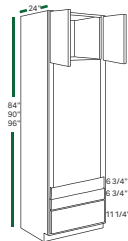

2 DOORS
W301224 W301524 W301824 W302424
W331224 W331824 W332424
W361224 W361824 W362424

WALL DIAGONAL CORNER
WDC2430 WDC2436 WDC2442

PIE CUT CORNER
WPC2430 WPC2436 WPC2442

BLIND CORNER
WBC2430 WBC2436 WBC2442
WBC3630 WBC3636 WBC3642

WALL ANGLE END
WAE1230 WAE1236 WAE1242

OPEN END
OE1230 OE1236 OE1242

PANTRY TALL CABINETS

MICROWAVE CABINETS

PANTRY 2 DOORS
TP128424 TP129024 TP129624
TP158424 TP159024 TP159624
TP188424 TP189024 TP189624

PANTRY 4 DOORS
TP248424 TP249024 TP249624
TP308424 TP309024 TP309624

OVEN CABINET
OC3384 OC3390 OC3396

MICROWAVE BASE
BMC30

WALL MICROWAVE
WM3030 WM3036 WM3042

SPECIALTY ACCESSORIES

WINE RACK
WR3015 WR3615